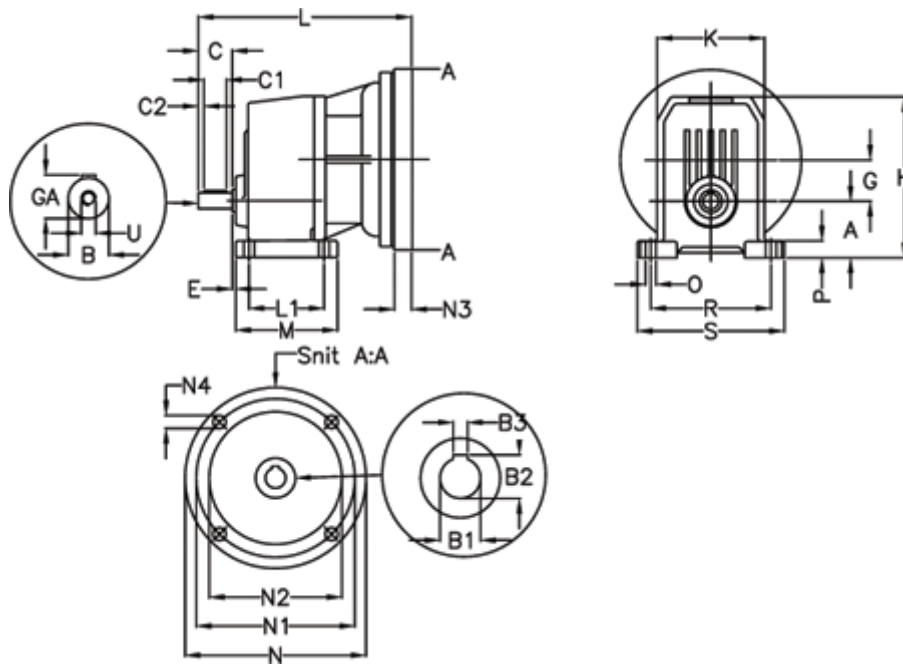

Article number: 40550200311230

Description: Single Stage Helical Gear  
S 201-3,1-P80B5

## Measures

A = 55	E = 19.0	M = 107.5	R = 130
B = 19	F = 6x6x30	N = 200	S = 155
B1 = 19	G = 43.5	N1 = 165	U = M6
B2 = 21.8	GA = 21.5	N2 = 130	
B3 = 6	H = 164.5	N3 = -	
C = 40	K = 110	N4 = M10x12	
C1 = 30	L = 227	O = 10	
C2 = 5	L1 = 77.5	P = 17.5	